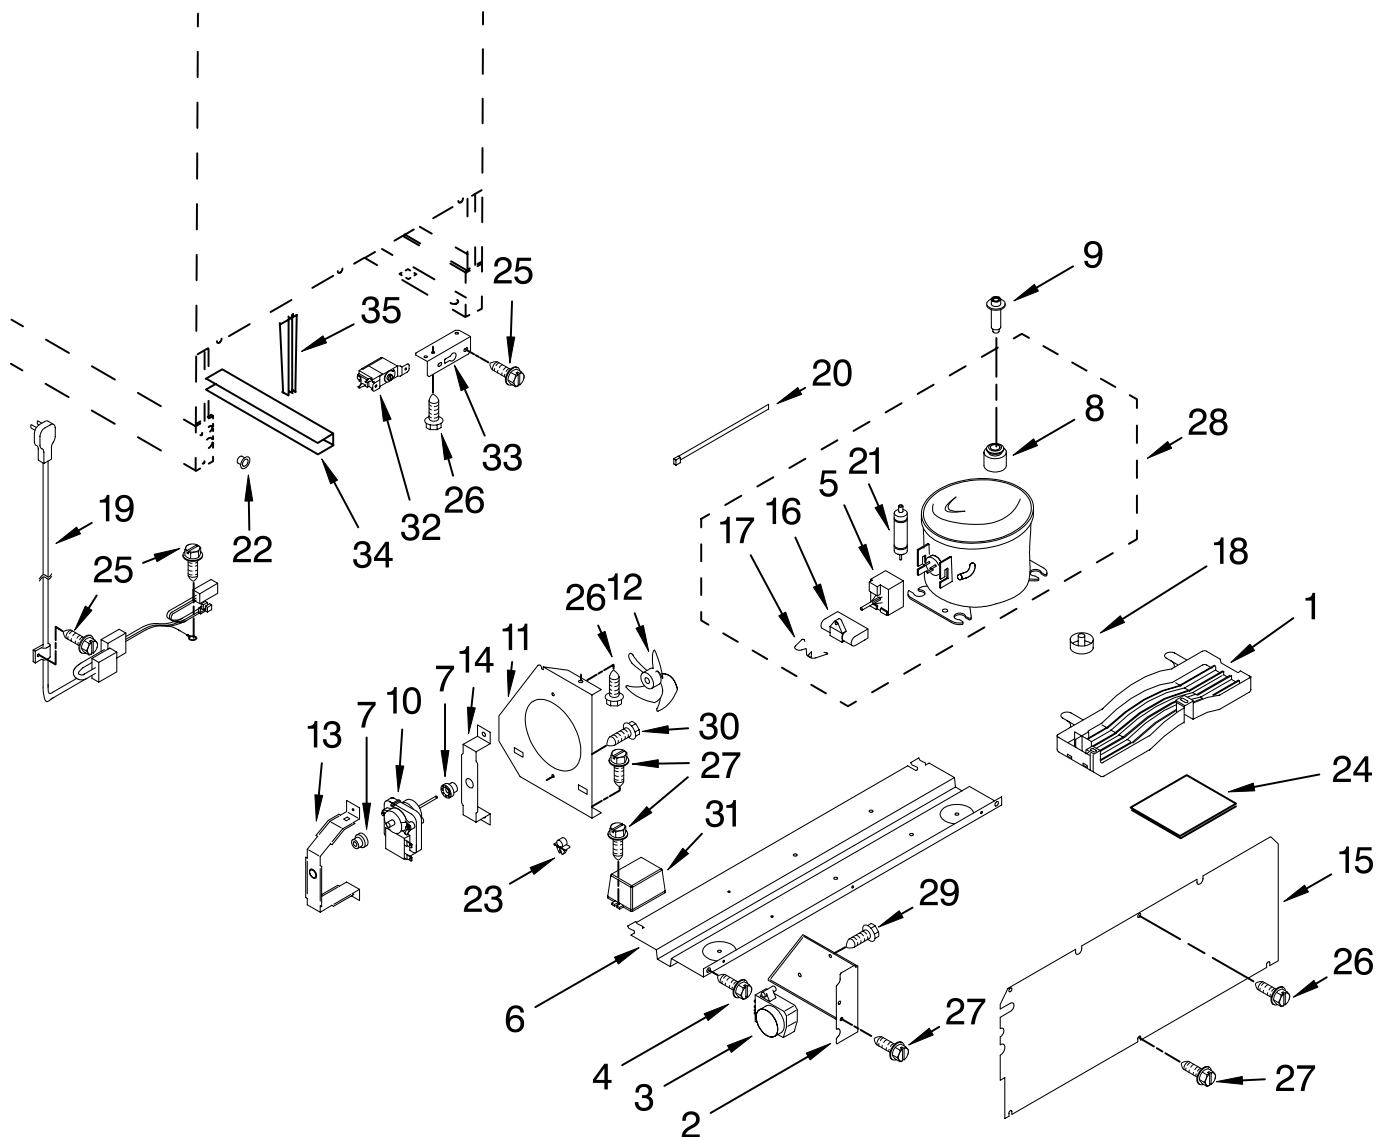

UNIT PARTS

For Models: KBCS24LSBS01
(Black Cabinet)

Illus. No.	Part No.	DESCRIPTION
1	W10163193	Drain Pan
2	4344773	Bracket, Defrost Timer
3	4344774	Defrost Timer
4	4344797	Screw
5	4344776	Start Device
6	W10175971	Mounting Plate, Compressor
7	4344778	Grommet, Fan Motor
8	4344779	Grommet, Compressor
9	4344780	Bolt, Compressor
10	4344781	Fan Motor, Condenser
11	4344782	Baffle, Air

Illus. No.	Part No.	DESCRIPTION
12	4344783	Fan Blade
13	4344784	Bracket, Motor
14	4344785	Bracket, Motor
15	4344786	Cover, Rear
16	4344837	Capacitor
17	4344836	Clip
18	W10163276	Trap, Drain
19	4344861	Power Cord
20	4344829	Cable Tie
21	W10163273	Drier
22	4344838	Bushing
23	4344831	Clip, Bushing
24	W10163274	Pad-Rubber
25	4344826	Screw
26	4344825	Screw
27	4344832	Screw

Illus. No.	Part No.	DESCRIPTION
28	4344775	Compressor (Includes Items 5, 8, 16, 17 & 21)
29	4344834	Screw
30	4344833	Screw
31	4344862	Transformer
32	W10163278	Thermostat
33	4344864	Bracket, Thermostat
34	4344907	Trim, Edge
35	4344908	Support, Drain

REFRIGERANT CHARGE

3.5 Ounces
(R-134A)

FOR ORDERING INFORMATION REFER TO PARTS PRICE LIST